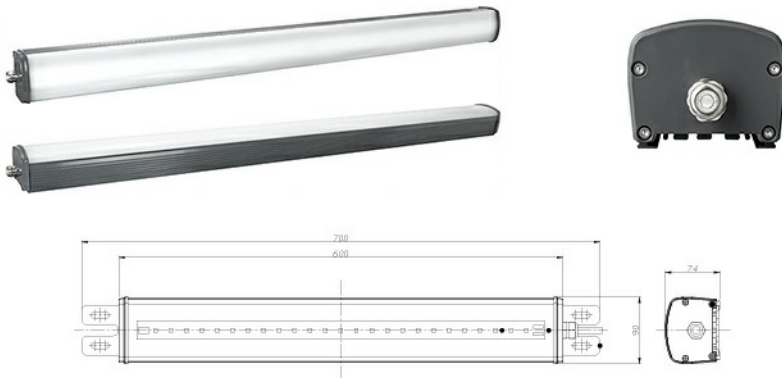

## Linear Luminaires

## Features

- ▶ LEDs: 25 LEDs(60w) - 48 LEDs (120W)
- ▶ Housing Material: Aluminium 6061
- ▶ Light Colour Temp: 5.000 Kelvin
- ▶ Dimensions (60W): 600/90/74mm
- ▶ Dimensions (120W): 1200/90/74mm
- ▶ Weight: 3.25 kg (60W) - 5.60 kg (120W)
- ▶ Voltage: 110-277V AC
- ▶ Vibration Rating: 8.7 Grms
- ▶ Lens Material: Polycarbonate
- ▶ Certifications: CE, RoHS, IEC 62471

### Low Mount or Wall pack LED Light fixture

Designed to outshine and outlast the competition, the Linear Luminaire fixture features advanced electronic technology like Pulse Width Modulation, Electronic Thermal Management, and a Redundant Circuit Design that allow the fixture to function even if half of the light should fail for unknown reasons. This is part of the effort by VisionX to ensure that the Linear Luminaire fixture is the most dependable LED fixture in the workplace.

## LINEAR LUMINAIRES LED LIGHT Usage Guide

Ideal for new constructions, remodels or retrofit installations. Ideal for use in: Closets, Foyers, Garages, Hallways, Corridors, Bedrooms, Offices, Kitchens, Utility Work Areas. The LLG0248180 provides up to 50,000 hours life. Low-profile, linear fixture with high-gloss grey die-cast aluminum end caps and white, polycarbonate lens diffuser for wide spread, uniform illumination. Can be surface mounted to walls and ceilings. Easily replaces older two lamp fluorescent fixtures. 120-277V Universal Voltage suitable for both commercial and residential applications. Wide foot print matches the most common 4 foot fixtures 2-Light Fluorescent T8 or T12 Fixtures.