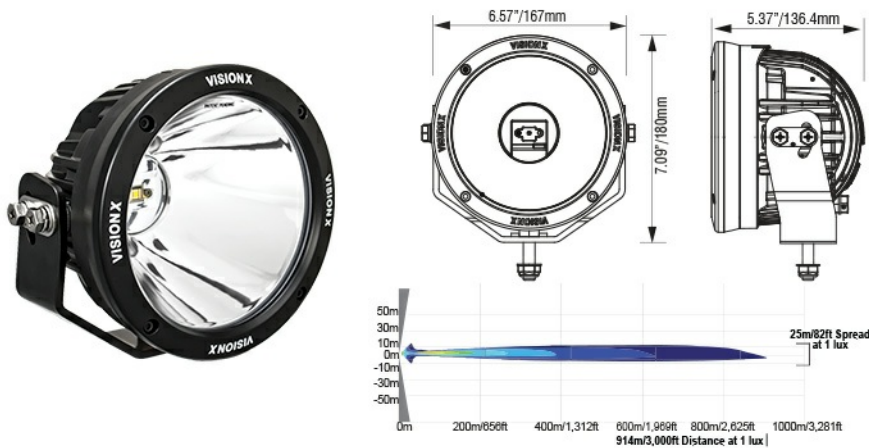

## CANNON SINGLE LED GEN2 - 70 WATT

## Features

- ▶ LEDs: 1 x 70W
- ▶ Housing Material: Hybrid
- ▶ Light Colour Temp: 6.000 Kelvin
- ▶ Dimensions: 167/180/136.4mm
- ▶ Weight: 2.27 kg
- ▶ Voltage: 9-32V DC
- ▶ Amperage: 2.92A@24V DC - 5.83A@12V DC
- ▶ Vibration Rating: 21.2 Grms
- ▶ Lens Material: Acryl
- ▶ Certifications: CE, RoHS, IEC 62471

### SINGLE LED FOR FOCUSED DISTANCE OUTPUT

Single LED CG2 Light Cannons take lighting to uncharted territory with incomparable distances. The industry-leading Luminous Big Chip LED and Iris Reflector throws a violent blast of light that penetrates the night up to 3,500 feet. If you need superior distance from your lighting, this is the solution.

### ADJUSTABLE AIMING SYSTEM

Steel trunnion mount provides 45° of lighting adjustment secured by a robust locking system.