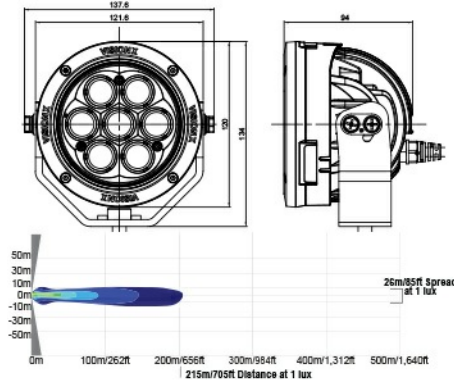

CANNON MULTI LED GEN2 - 49 WATT

Features

- ▶ LEDs: 7 x 7W
- ▶ Housing Material: Hybrid
- ▶ Light Colour Temp: 6.000 Kelvin
- ▶ Dimensions: 137.6/134/94mm
- ▶ Weight: 1.3 kg
- ▶ Voltage: 9-32V DC
- ▶ Amperage: 2.04A@24V DC - 4.08A@12V DC
- ▶ Vibration Rating: 21.2 Grms
- ▶ Lens Material: Acryl
- ▶ Certifications: CE, RoHS, IEC 62471

ADJUSTABLE AIMING SYSTEM

Steel trunnion mount provides 45° of lighting adjustment secured by a robust locking system.

BUILT FOR HARSH CONDITIONS

The IP-68 / 69K certified housing ensures a water tight seal even when completely submerged.

Specifications

ITEM#	Beam Pattern	Raw Lumens	Effective Lumens	Wattage
CG2-CPM710	10° Narrow	5.250 lm(ea)	3.675 lm(ea)	49 Watt
CG2-CPM710KIT	10° Narrow	2 x 5.250 lm(ea)	2 x 3.675 lm(ea)	2 x 49 Watt