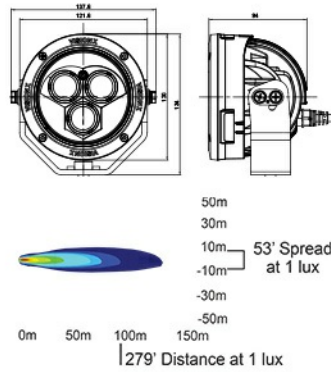

## Features

- ▶ LEDs: 3 x 7W
- ▶ Housing Material: Hybrid
- ▶ Light Colour Temp: 6.000 Kelvin
- ▶ Dimensions: 76.2/76.2/76.25mm
- ▶ Weight: 0.62 kg
- ▶ Voltage: 9-32V DC
- ▶ Amperage: 0.88A@24V DC - 1.75A@12V DC
- ▶ Vibration Rating: 21.2 Grms
- ▶ Lens Material: Acryl
- ▶ Certifications: CE, RoHS, IEC 62471