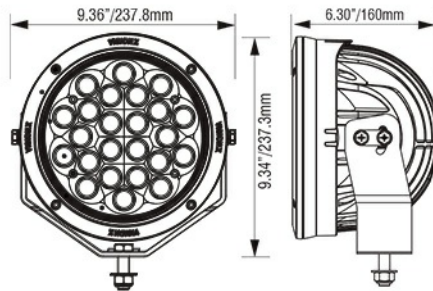

CANNON MULTI LED GEN2 - 168 WATT

Features

- ▶ LEDs: 24 x 7W
- ▶ Housing Material: Hybrid
- ▶ Light Colour Temp: 6.000 Kelvin
- ▶ Dimensions: 237.8/237.3/160mm
- ▶ Weight: 5.44 kg
- ▶ Voltage: 9-32V DC
- ▶ Amperage: 7A@24V DC - 14A@12V DC
- ▶ Vibration Rating: 21.2 Grms
- ▶ Lens Material: Acryl
- ▶ Certifications: CE, RoHS, IEC 62471

Cannon GEN 2 - 168 Watt Usage Guide

WEATHERPROOF CONNECTOR

The Deutsch plug ensures the functionality of every Light Cannon even in the harshest conditions.

HEAT MANAGEMENT SYSTEM

Advanced circuitry and aluminum heat sink design ensures maximum light output during sustained periods of use.

ADJUSTABLE AIMING SYSTEM

Steel trunnion mount provides 45° of lighting adjustment secured by a robust locking system.

BUILT FOR HARSH CONDITIONS

The IP-68 / 69K certified housing ensures a water tight seal even when completely submerged.

Specifications

ITEM#	Beam Pattern	Raw Lumens	Effective Lumens	Wattage
CG2-CPM2410	10° Narrow	18.000 lm(ea)	12.600 lm(ea)	168 Watt
CG2-CPM2410KIT	10° Narrow	2 x 18.000 lm(ea)	2 x 12.600 lm(ea)	2 x 168 Watt