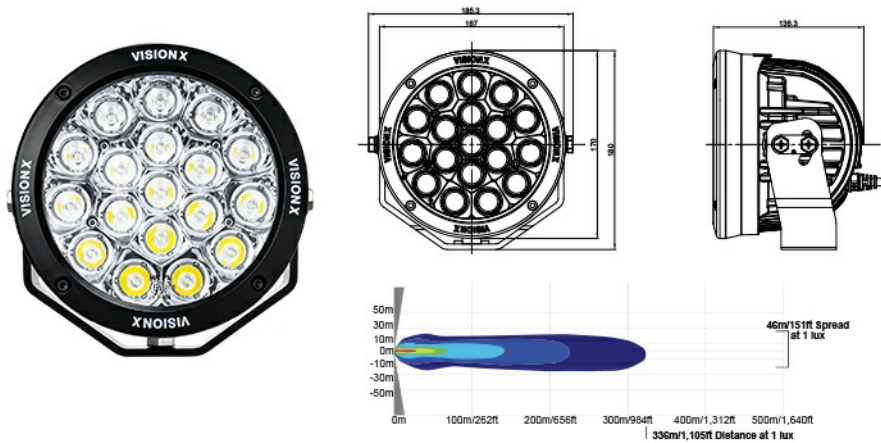

## CANNON MULTI LED GEN2 - 126 WATT

## Features

- ▶ LEDs: 18 x 7W
- ▶ Housing Material: Hybrid
- ▶ Light Colour Temp: 6.000 Kelvin
- ▶ Dimensions: 167/180/136.3mm
- ▶ Weight: 3.18 kg
- ▶ Voltage: 9-32V DC
- ▶ Amperage: 5.25A@24V DC - 10.5A@12V DC
- ▶ Vibration Rating: 21.2 Grms
- ▶ Lens Material: Acryl
- ▶ Certifications: CE, RoHS, IEC 62471