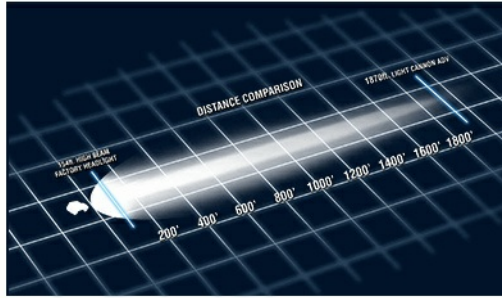

## Features

- ▶ LEDs: 8 x 10W
- ▶ Housing Material: Hybrid
- ▶ Light Colour Temp: 6.000 Kelvin
- ▶ Dimensions: 172/240/103.5mm
- ▶ Weight: 2.3 kg
- ▶ Voltage: 9-32V DC
- ▶ Amperage: 3.34A@24V DC - 6.67A@12V DC
- ▶ Vibration Rating: 21.2 Grms
- ▶ Lens Material: Acryl
- ▶ Certifications: CE, RoHS, IEC 62471

### Highest quality 10W LED

Industry leading 10(x8) watt Cree LED provides the greatest lighting output from a multi-source LED light of its size. The top binned 6000K LED ensures a true Day-White color temperature, while achieving the highest efficiency levels possible. Simply put, Vision X only uses the best and the brightest LEDs available.

### Iris Reflector And Optic Combo

Combining the superior distance of Iris Reflectors with two Elliptical optics, the ADV Light Cannon shines a powerful & smooth light pattern for all terrains. From curving roads to high-speed trails, the Driving/Combo beam pattern is the perfect blend of light.