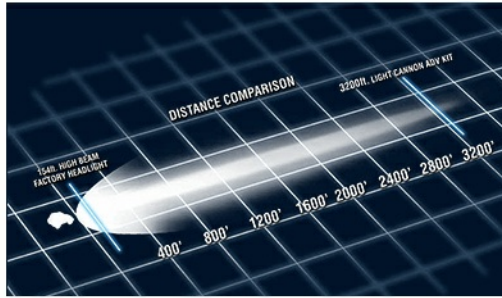

CANNON ADV 8700 - 140 WATT

Features

- ▶ LEDs: 14 x 10W
- ▶ Housing Material: Hybrid
- ▶ Light Colour Temp: 6.000 Kelvin
- ▶ Dimensions: 223/240/103.5mm
- ▶ Weight: 2.3 kg
- ▶ Voltage: 9-32V DC
- ▶ Amperage: 5.8A@24V DC - 11.67A@12V DC
- ▶ Vibration Rating: 21.2 Grms
- ▶ Lens Material: Acryl
- ▶ Certifications: CE, RoHS, IEC 62471

Highest quality 10W LED

Industry leading 10(x14) watt CREE LED provides the greatest lighting output from a multi-source LED light of its size. The top binned 6000K LED ensures a true Day-White color temperature, while achieving the highest efficiency levels possible. Simply put, Vision X only uses the best and the brightest LEDs available.

Iris Reflector And Optic Combo

Combining the superior distance of Iris Reflectors with two Elliptical optics, the ADV Light Cannon shines a powerful & smooth light pattern for all terrains. From curving roads to high-speed trails, the Driving/Combo beam pattern is the perfect blend of light.