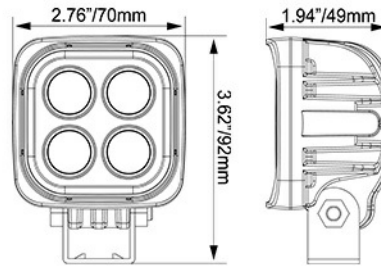

Dura Mini Combo LED Light

Compact 2.75" LED 5-Watt

The DURA Mini Combo offers outstanding light output from a small 2.75" compact housing. Utilizing 5-Watt LEDs, the DURA Mini operates with an extremely low amperage (3.34A@12V) while outputting 2,115 raw lumens. Weighing in at under 1 pound, the DURA Mini is the ideal light for those needing powerful light in a limited space.

Features

- ▶ Four High Output 5-Watt LEDs For 20 Total Watt
- ▶ Weatherproof Deutsch Connector
- ▶ Die-Cast Aluminum Housing
- ▶ Polycarbonate Lens
- ▶ Single Stud Mount

ComboBeamPattern

The DURA Mini Combo Beam pattern combines the distance of a spot beam with added peripheral illumination.

DURAMiniCombo: Was designed with fleet vehicles in mind. Reducing cost, reducing energy consumption, and boosting output at an attractive price.

Technical Information

PART#	Beam Pattern	Raw Lumens	Dimensions	Weight	Wattage
DURA-M4M	Combo 10° and 25°	2,115 lm(ea)	70/49/92 mm	0.800 kg	20 Watt