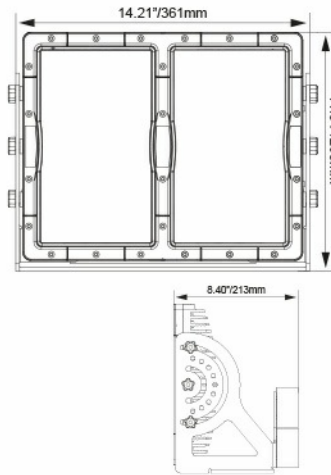

## Features

- ▶ Harsh Environment PC Lens
- ▶ Integrated 90-277V AC Power Input
- ▶ Multiple Mounting Options
- ▶ LEDs: 60
- ▶ Housing Material: Aluminium
- ▶ Light Colour Temp: 5.000 Kelvin
- ▶ Dimensions: 352/344/257mm
- ▶ Weight: 18.17 kg
- ▶ Voltage: 90-277V AC, 480V AC
- ▶ Amperage: 2.43A@115V AC - 1.22A@230V AC - 1.01A@277V AC
- ▶ Vibration Rating: 15.6 Grms
- ▶ Lens Material: Polycarbonate
- ▶ Certifications: CE, RoHS, IEC 62471

## Technical Information

PART#	Beam Pattern	Raw Lumens	Effective Lumens	Wattage
LSG066025	25° Medium	42.000 lm(ea)	35.560 lm(ea)	280 Watt
LSG066040	40° Wide	42.000 lm(ea)	35.560 lm(ea)	280 Watt
LSG066060	60° Extra Wide	42.000 lm(ea)	35.560 lm(ea)	280 Watt
LSG066090	90° Xtreme Wide	42.000 lm(ea)	35.560 lm(ea)	280 Watt